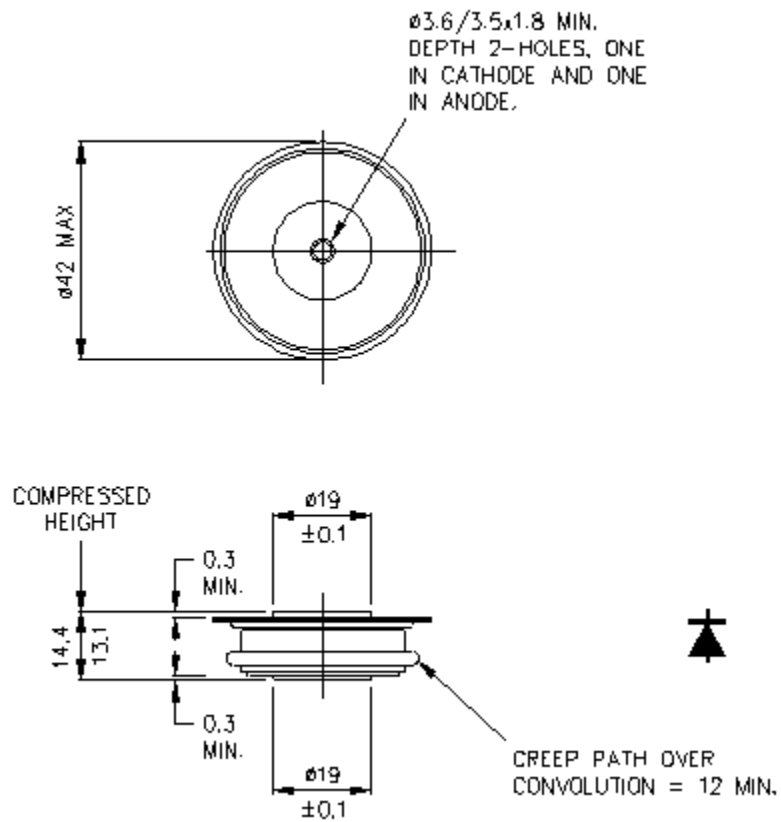

Drawing Number – W1
Outline Number – 100A241

WESTCODE
An IXYS Company

Weight 70g